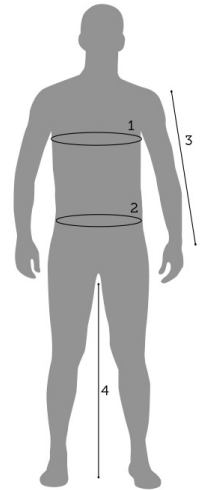

FIND YOUR HÄRKILA SIZE

MENS BODY MEASUREMENTS

Measure directly on body. Leg is measured from crotch to floor.

REGULAR SIZE

			XS	S	M	L	XL	XXL	3XL	4XL	5XL				
			44	46	48	50	52	54	56	58	60	62	64	66	68
1	Chest	cm	90	94	98	102	106	110	114	118	122	126	130	134	138
		inch	35"	37"	39"	40"	42"	43"	45"	46"	48"	50"	51"	53"	54"
2	Waist	cm	78	82	86	90	94	98	104	110	116	122	128	134	140
		inch	31"	32"	34"	35"	37"	39"	41"	43"	46"	48"	50"	53"	55"
3	Arm	cm	61	62	63	64	65	66	67	68	69	70	71	72	73
		inch	24"	24"	25"	25"	26"	26"	26"	27"	27"	28"	28"	28"	29"
4	Leg	cm	79	79	80	81	82	83	84	85	86	87	88	89	90
		inch	31"	31"	31"	32"	32"	33"	33"	33"	34"	34"	35"	35"	35"

WOMENS BODY MEASUREMENTS

Measure directly on body. Leg is measured from crotch to floor.

REGULAR SIZE

			XS	S	M	L	XL	XXL		
			34	36	38	40	42	44	46	48
1	Chest	cm	84	88	92	96	100	104	108	112
		inch	33"	34"	36"	38"	39"	41"	42"	44"
2	Waist	cm	64	68	72	76	80	84	88	92
		inch	25"	27"	28"	30"	31"	33"	35"	36"
3	Hip	cm	92	96	100	104	108	112	116	120
		inch	36"	38"	39"	41"	42"	44"	46"	47"
4	Arm	cm	58	59	60	61	62	63	64	65
		inch	23"	23"	23"	24"	24"	25"	25"	26"
5	Leg	cm	75	76	77	78	79	80	81	82
		inch	30"	30"	30"	31"	31"	31"	32"	32"

GLOVES

			S	M	L	XL	XXL
6	Around palm	cm	20	22	24	26	28
		inch	8"	8,5"	9,5"	10,5"	11"

HEADWEAR

			S	M	L	XL	XXL
7	Around head	cm	57	58	59	60	61
		inch	22 ^{1/2}	22 ^{7/8}	23 ^{1/4}	23 ^{3/8}	24

HÄRKILA SIZE GUIDE

MENS CLOTHING

JACKETS/SWEATERS

Härkila size (Scandinavia/Germany)	XS	S	M	L	XL	XXL	3XL	4XL	5XL				
	44	46	48	50	52	54	56	58	60	62	64	66	68
Spain/France	44	46	48	50	52	54	56	58	60	62	64	66	68
Canada/US/UK	34	36	38	40	42	44	46	48	50	52	54	56	58