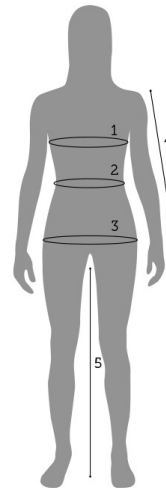

FIND YOUR HÄRKILA SIZE

MENS BODY MEASUREMENTS

Measure directly on body. Leg is measured from crotch to floor.

REGULAR SIZE

			XS	S	M	L	XL	XXL	3XL	4XL	5XL				
			44	46	48	50	52	54	56	58	60	62	64	66	68
1	Chest	cm	90	94	98	102	106	110	114	118	122	126	130	134	138
		inch	35"	37"	39"	40"	42"	43"	45"	46"	48"	50"	51"	53"	54"
2	Waist	cm	78	82	86	90	94	98	104	110	116	122	128	134	140
		inch	31"	32"	34"	35"	37"	39"	41"	43"	46"	48"	50"	53"	55"
3	Arm	cm	61	62	63	64	65	66	67	68	69	70	71	72	73
		inch	24"	24"	25"	25"	26"	26"	26"	27"	27"	28"	28"	28"	29"
4	Leg	cm	79	79	80	81	82	83	84	85	86	87	88	89	90
		inch	31"	31"	31"	32"	32"	33"	33"	33"	34"	34"	35"	35"	35"

WOMENS BODY MEASUREMENTS

Measure directly on body. Leg is measured from crotch to floor.

REGULAR SIZE

			XS	S	M	L	XL	XXL		
			34	36	38	40	42	44	46	48
1	Chest	cm	84	88	92	96	100	104	108	112
		inch	33"	34"	36"	38"	39"	41"	42"	44"
2	Waist	cm	64	68	72	76	80	84	88	92
		inch	25"	27"	28"	30"	31"	33"	35"	36"
3	Hip	cm	92	96	100	104	108	112	116	120
		inch	36"	38"	39"	41"	42"	44"	46"	47"
4	Arm	cm	58	59	60	61	62	63	64	65
		inch	23"	23"	23"	24"	24"	25"	25"	26"
5	Leg	cm	75	76	77	78	79	80	81	82
		inch	30"	30"	30"	31"	31"	31"	32"	32"

GLOVES

			S	M	L	XL	XXL
6	Around palm	cm	20	22	24	26	28
		inch	8"	8,5"	9,5"	10,5"	11"

HEADWEAR

			S	M	L	XL	XXL
7	Around head	cm	57	58	59	60	61
		inch	22 ^{1/2}	22 ^{7/8}	23 ^{1/4}	23 ^{3/8}	24

HÄRKILA SIZE GUIDE

MENS CLOTHING

JACKETS/SWEATERS

Härkila size (Scandinavia/Germany)	XS	S	M	L	XL	XXL	3XL	4XL	5XL				
	44	46	48	50	52	54	56	58	60	62	64	66	68
Spain/France	44	46	48	50	52	54	56	58	60	62	64	66	68
Canada/US/UK	34	36	38	40	42	44	46	48	50	52	54	56	58